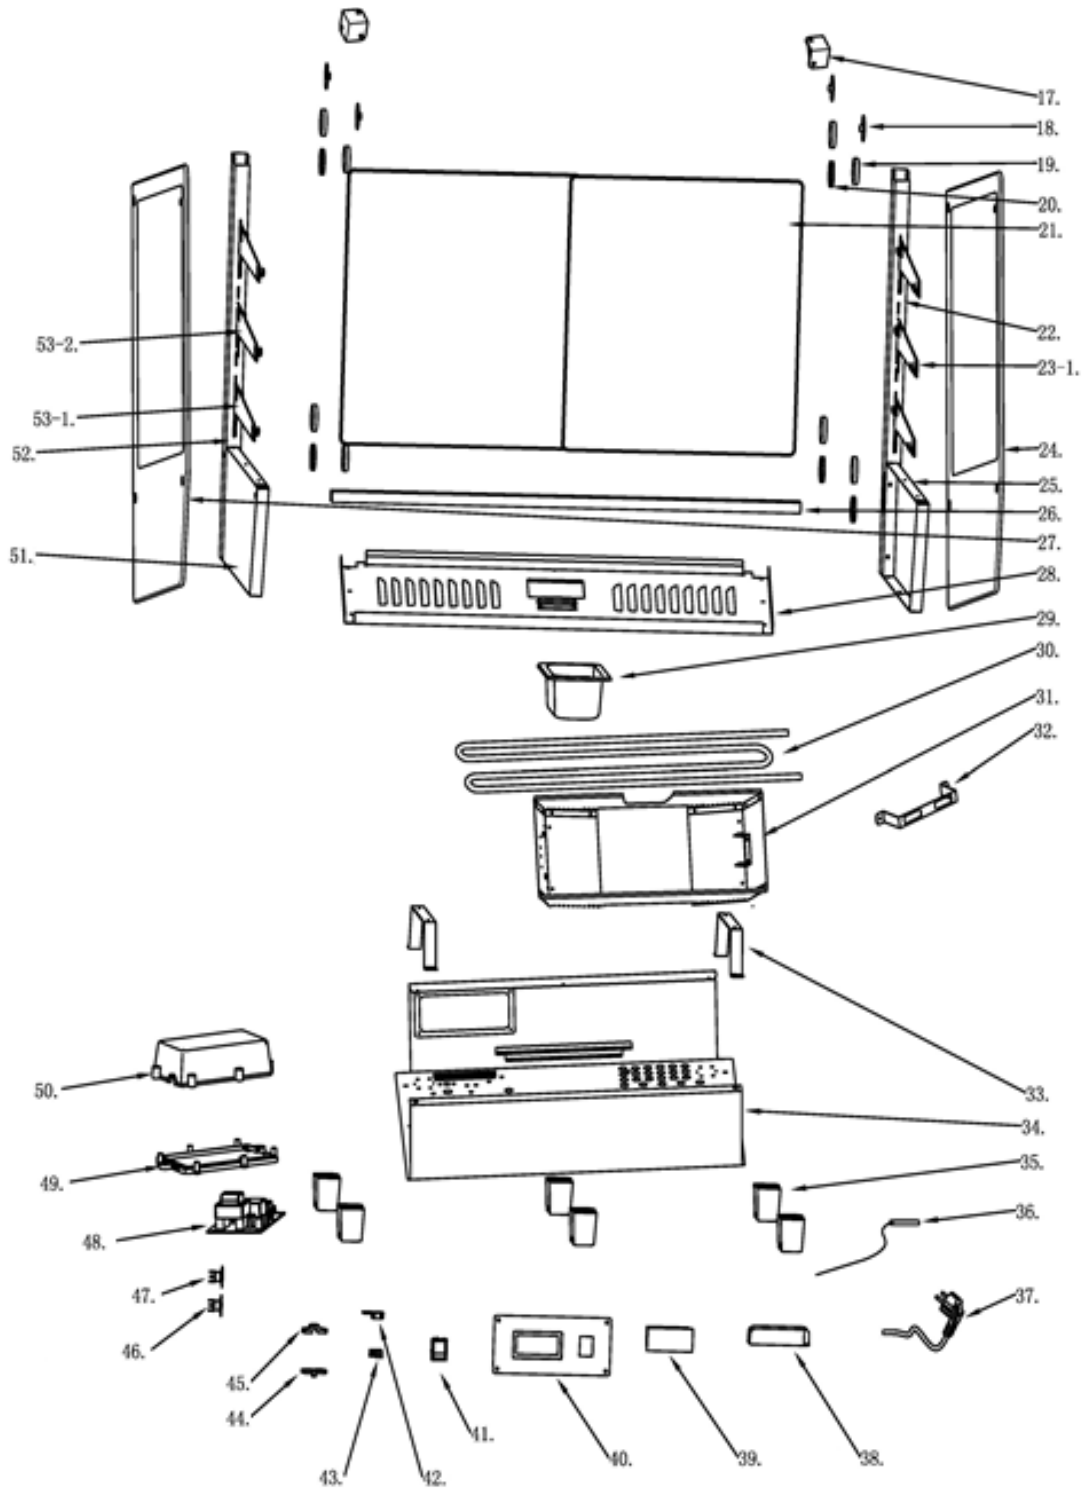

Parts Breakdown

Model DW-CN-0120-5 47425

Parts Breakdown

Model DW-CN-0120-5 47425

Parts Breakdown

Model DW-CN-0120-5 47425

Item No.	Description	Position	Item No.	Description	Position	Item No.	Description	Position
AD867	Side Board for Light Cover for 47425	1	AJ492	Rear Door Glass for 47425	21	AJ506	Switch Panel for 47425	40
AJ486	Lampshade for 47425	2	71656	Right Pillar for 47425	22	71514	Switch for 47425	41
AD848	Sliding Glass Track for 47425	3	67314	Bottom Shelf Bracket Right for 47425	23-1	AD870	Fixed Plate for 47425	42
AJ487	LED for 47425	4	71653	Right Small Bracket for 47425	23-2	AD869	Steel Ingot for 47425	43
AD849	Sealing Strip for 47425	5	AK146	Right Side Glass for 47425	24	61246	Wire Clip Holder for 47425	44
AK144	Top Glass for 47425	6	71649	Right Panel for 47425	25	61245	Wire Clip Cover for 47425	45
AK145	Front Glass for 47425	7	AJ496	Back Door Chute for 47425	26	71662	Control 125°C for 47425	46
AD852	Sealing Strip for 47425	8	AK147	Left Glass for 47425	27	71661	Control 150°C for 47425	47
AJ488	Probe Fixing Plate for 47425	9	AK148	Thermal Base Plate for 47425	28	AJ507	Small Motherboard for 47425	48
AJ489	Column Gasket for 47425	10	71658	1/9 GN Pan for 47425	29	AA051	Control Box Cover for 47425	49
30757	Shelf 2 for 47425	11	AJ498	U-Shaped Heating Pipe for 47425	30	AA050	Control Box for 47425	50
30756	Shelf 1 for 47425	12	AK149	Heater Pipe Chassis for 47425	31	71651	Left Panel for 47425	51
AD854	Shelf 3 for 47425	13	AJ514	Heating Pipe Bracket for 47425	32	71648	Left Pillar for 47425	52
70675	Sheath of Door Knob for 47425	14	AJ500	Heater Stand for 47425	33	71652	Left Small Bracket for 47425	53-1
AJ490	Sliding Door Insert for 47425	15	AK150	Mainframe for 47425	34	67313	Bottom Shelf Bracket Left for 47425	53-2
AJ491	Pull out the Door for 47425	16	AJ502	Square Foot Pad for 47425	35	AJ510	Heater Bracket Chassis for 47425	54
66238	Fixed Angle for 47425	17	AJ503	Temperature Probe for 47425	36	AJ511	Drawer Baffle Bracket for 47425	55
AJ691	Glass Silicone Gasket for 47425	18	AJ424	Power Plug for 47425	37	AJ512	Drawer for 47425	56
79312	Nut Decoration for 47425	19	AJ504	Power Drive for 47425	38	AJ513	Water Box Baffle for 47425	57
79313	Nut Gasket for 47425	20	AJ505	New Display for 47425	39	AJ515	Rubber Adjustable Feet for 47425	58